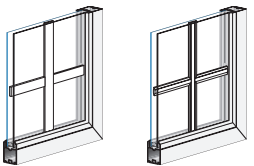

SINGLE-HUNG WINDOWS

Designed for new construction or easy window replacement, the Silver Line™ V1 Series single-hung window features a simple design with a tilt-in bottom sash for easy cleaning.

FEATURES & BENEFITS

- Simple design blends with virtually any décor
- Tilt-in bottom sash for easy cleaning
- Fusion-welded vinyl for durability
- Integral J-channel is optional for attractive trimming of exterior siding
- Limited lifetime warranty*

Hardware

Color-coordinated lock & keeper are standard.

White | Beige | Sandstone

Grilles

Grille Types

Choose from flat or contour profiles grilles-between-the-glass for easy cleaning.

Flat Profile

Contour Profile