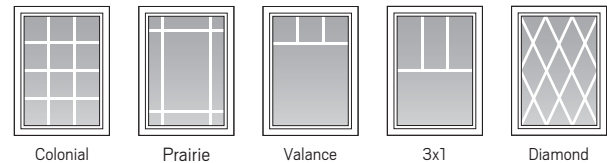

Grille Patterns

Choose from a variety of grille patterns. Additional patterns available.

Glass

Choose the glass option that best fits your needs:

- Low-E
- Low-E^{SC}

Frame Type

Insert frame for replacement projects where existing frames are in good condition.