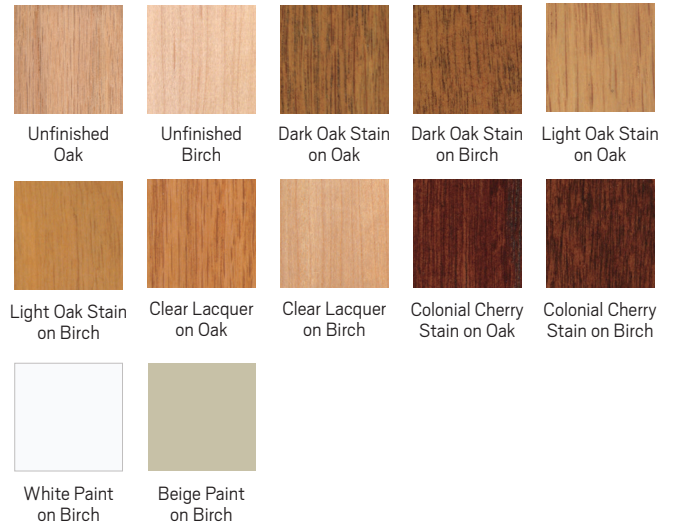

BAY & BOW WINDOWS

Silver Line™ V3 Series bay and bow windows offer a variety of options, including exterior colors, interior wood veneers and finishes to complement your home. An insulated seat board is available to help keep your home more energy efficient.

Colors

Exterior Options

Windows and exterior of bay or bow frame are available in the following colors:

**Dark Bronze or Black exterior with White vinyl interior has a 10-year limited warranty. Printing limitations prevent exact color duplication. See your Silver Line dealer for actual color samples.

Interior Options

The interior frame of bay and bow windows is available in either oak or birch wood veneer and a variety of optional finishes.

Grilles

Grille Types

Choose from flat or contour profile grilles—between-the-glass for easy cleaning or Simulated Divided Lights (SDLs) for a more traditional look.