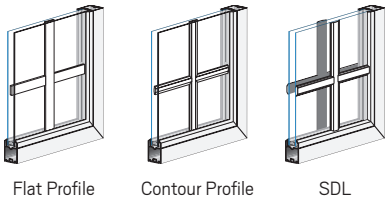

BAY & BOW WINDOWS

Silver Line™ V3 Series bay and bow windows offer a variety of options, including exterior colors, interior wood veneers and finishes to complement your home. An insulated seat board is available to help keep your home more energy efficient.

FEATURES & BENEFITS

- Bay windows are available with casement or double-hung windows in 30° and 45° projections for a classic look
- Bow windows are available with casement windows in 10°, 15°, 22°, 30° or 45° projections and offered with 3, 4 or 5 windows
- Adjustable steel cable hanging support system allows for easy window leveling during installation
- Vinyl exterior for low maintenance
- Fusion-welded, heavy-duty vinyl, plus solid wood frames and mullions, for strength and durability
- Limited Lifetime Warranty*

Interior Options

The interior frame of bay and bow windows is available in either oak or birch wood veneer and a variety of optional finishes.

Grilles

Grille Types

Choose from flat or contour profile grilles—between-the-glass for easy cleaning or Simulated Divided Lights (SDLs) for a more traditional look.

Grille Patterns

Choose from a variety of grille patterns. Additional patterns available.

Glass

Choose the glass option that best fits your needs:

- Low-E
- Low-E^{SC}

Frame Type

Insert frame for replacement projects where existing frames are in good condition.